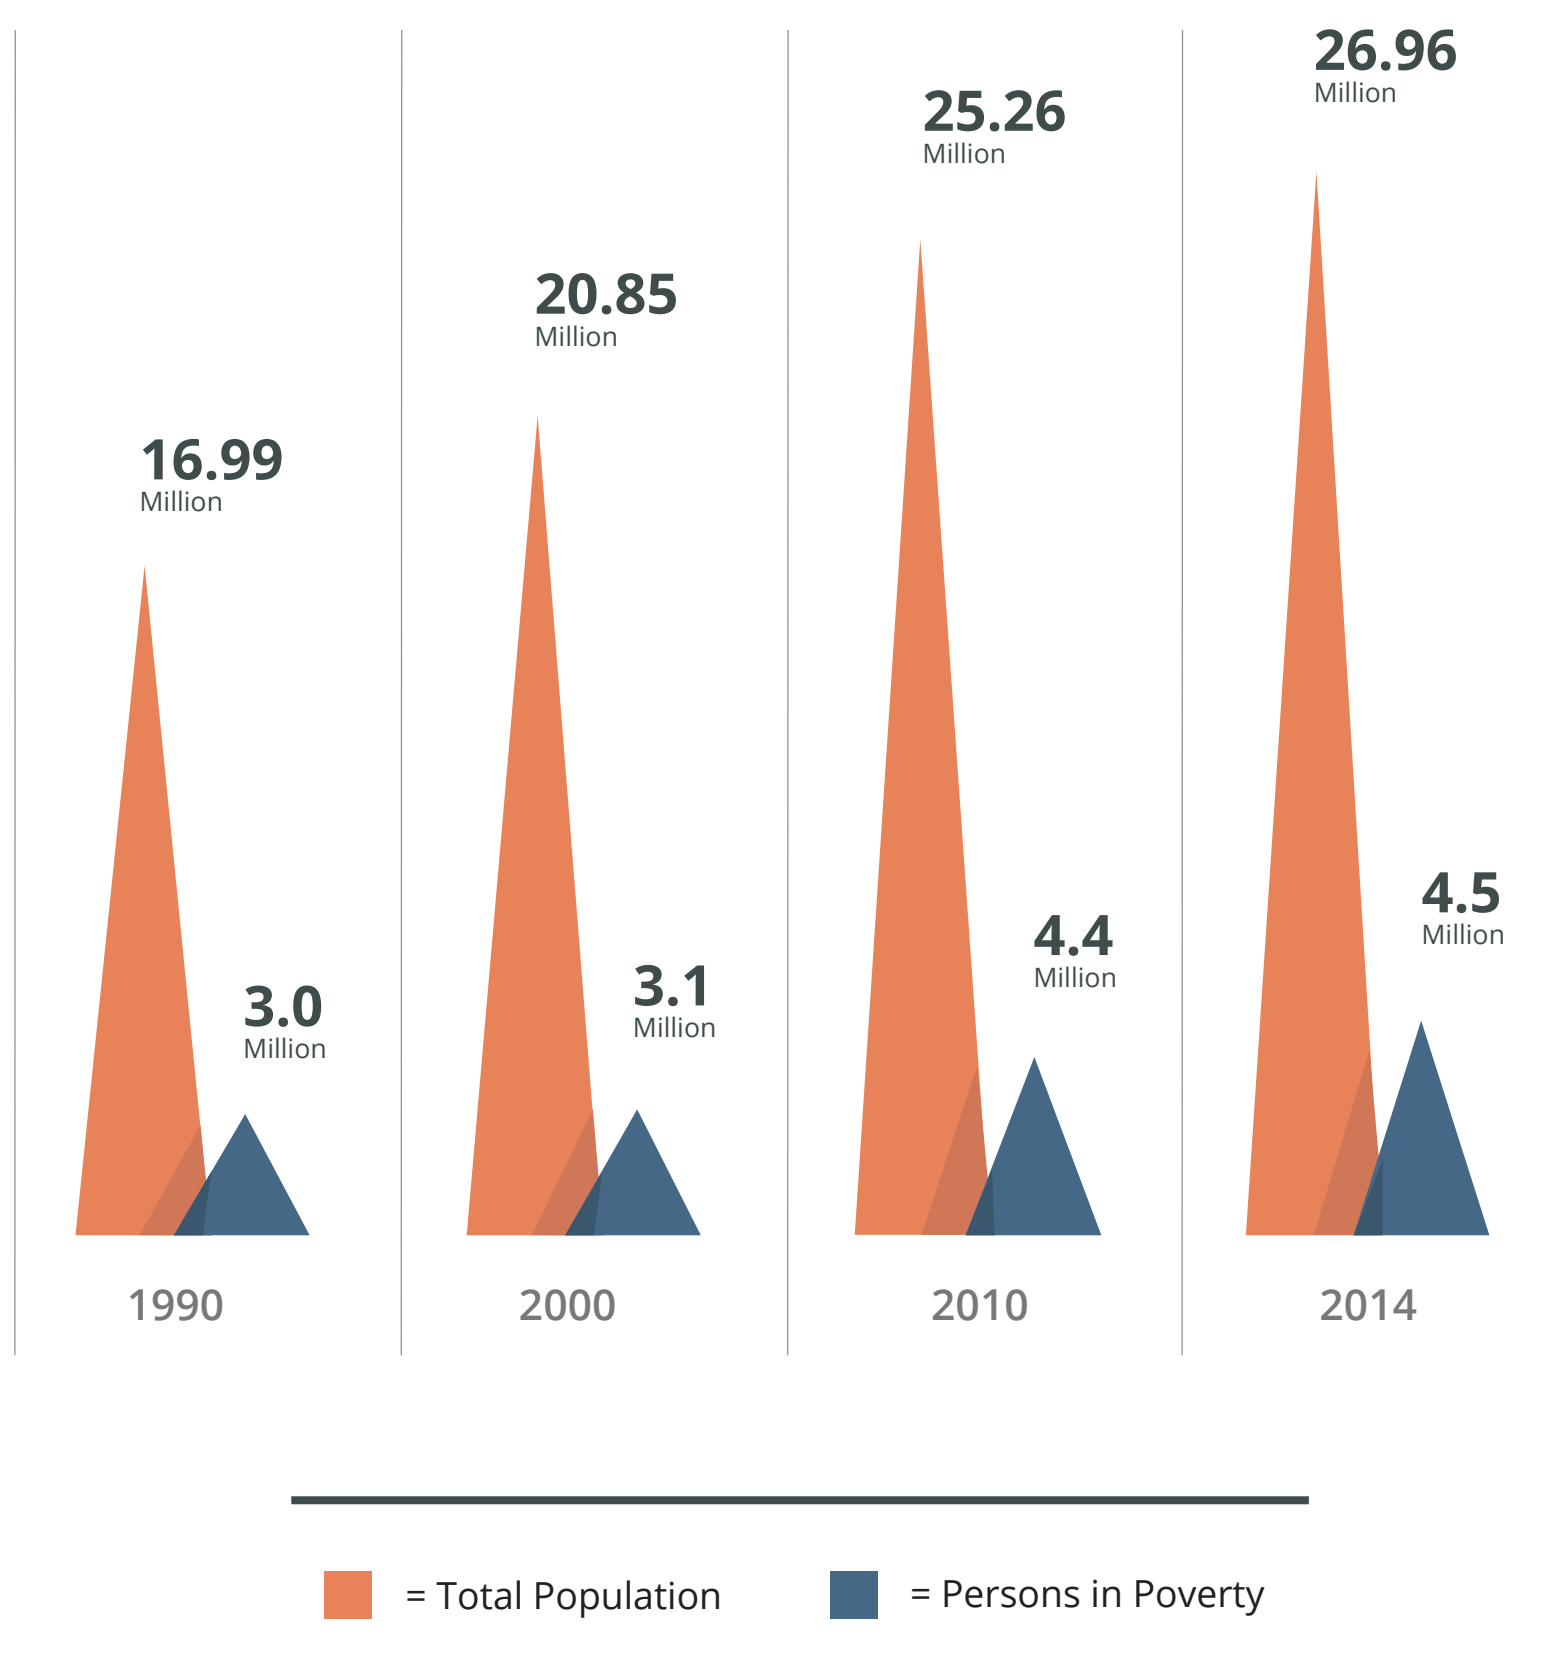

TEXAS POVERTY

4.5 Million
people were in poverty

1990-2014 Population

Percent in Poverty