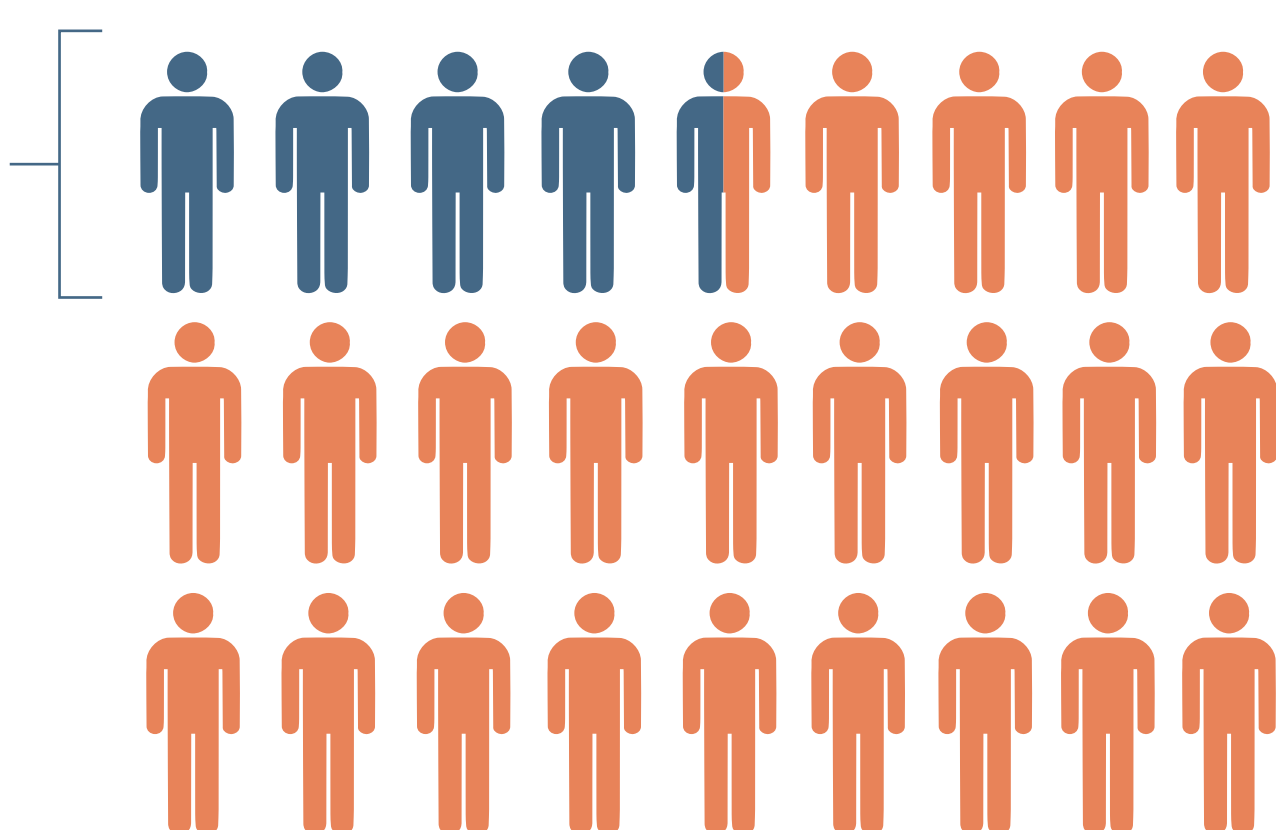

TEXAS POVERTY

4.5 Million
people were in poverty

1990-2014 Population

Percent in Poverty