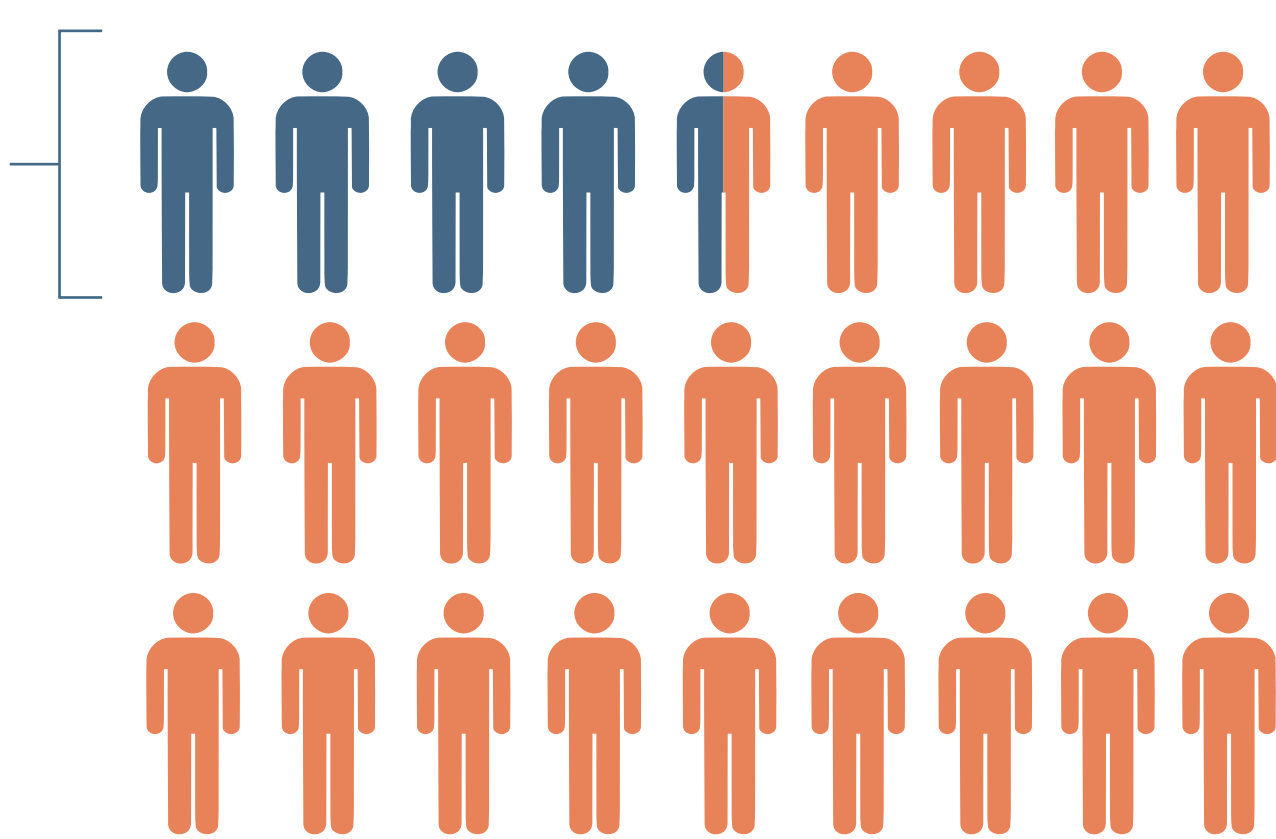

TEXAS POVERTY

4.5 Million
people were in poverty

1990-2014 Population

Percent in Poverty