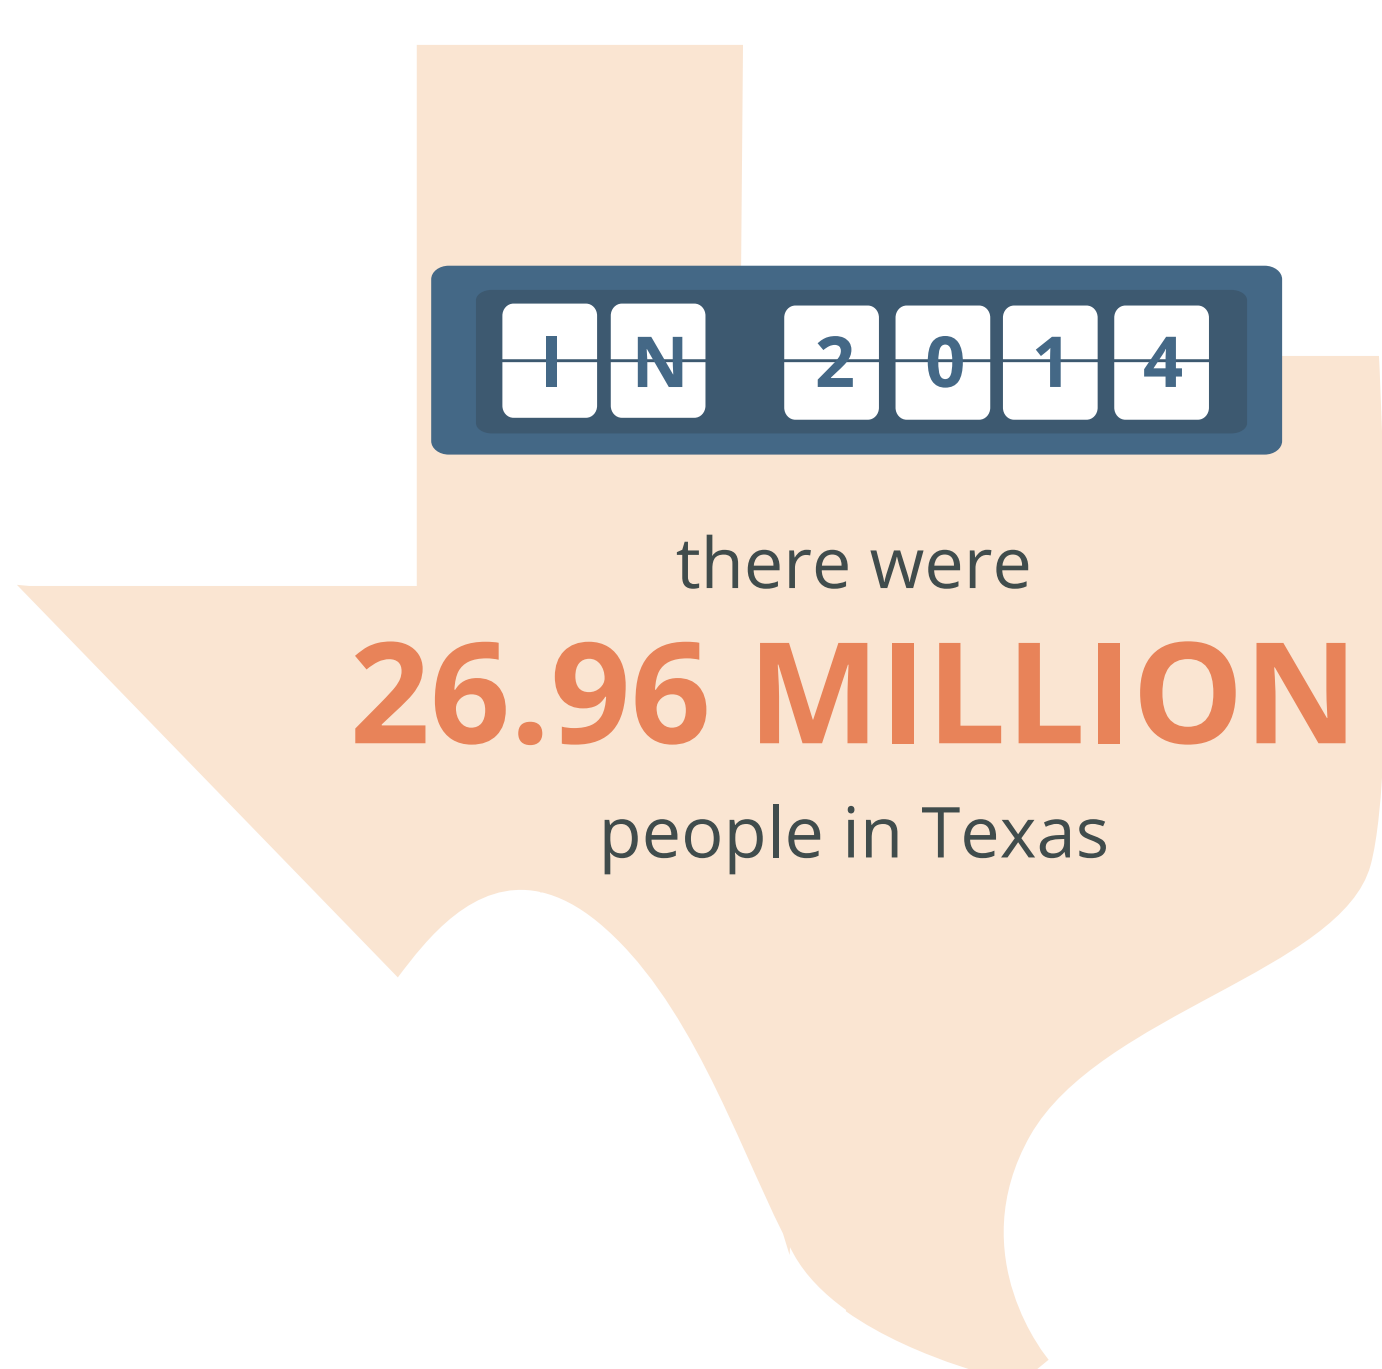

TEXAS POVERTY

4.5 Million
people were in poverty

1990-2014 Population

Percent in Poverty