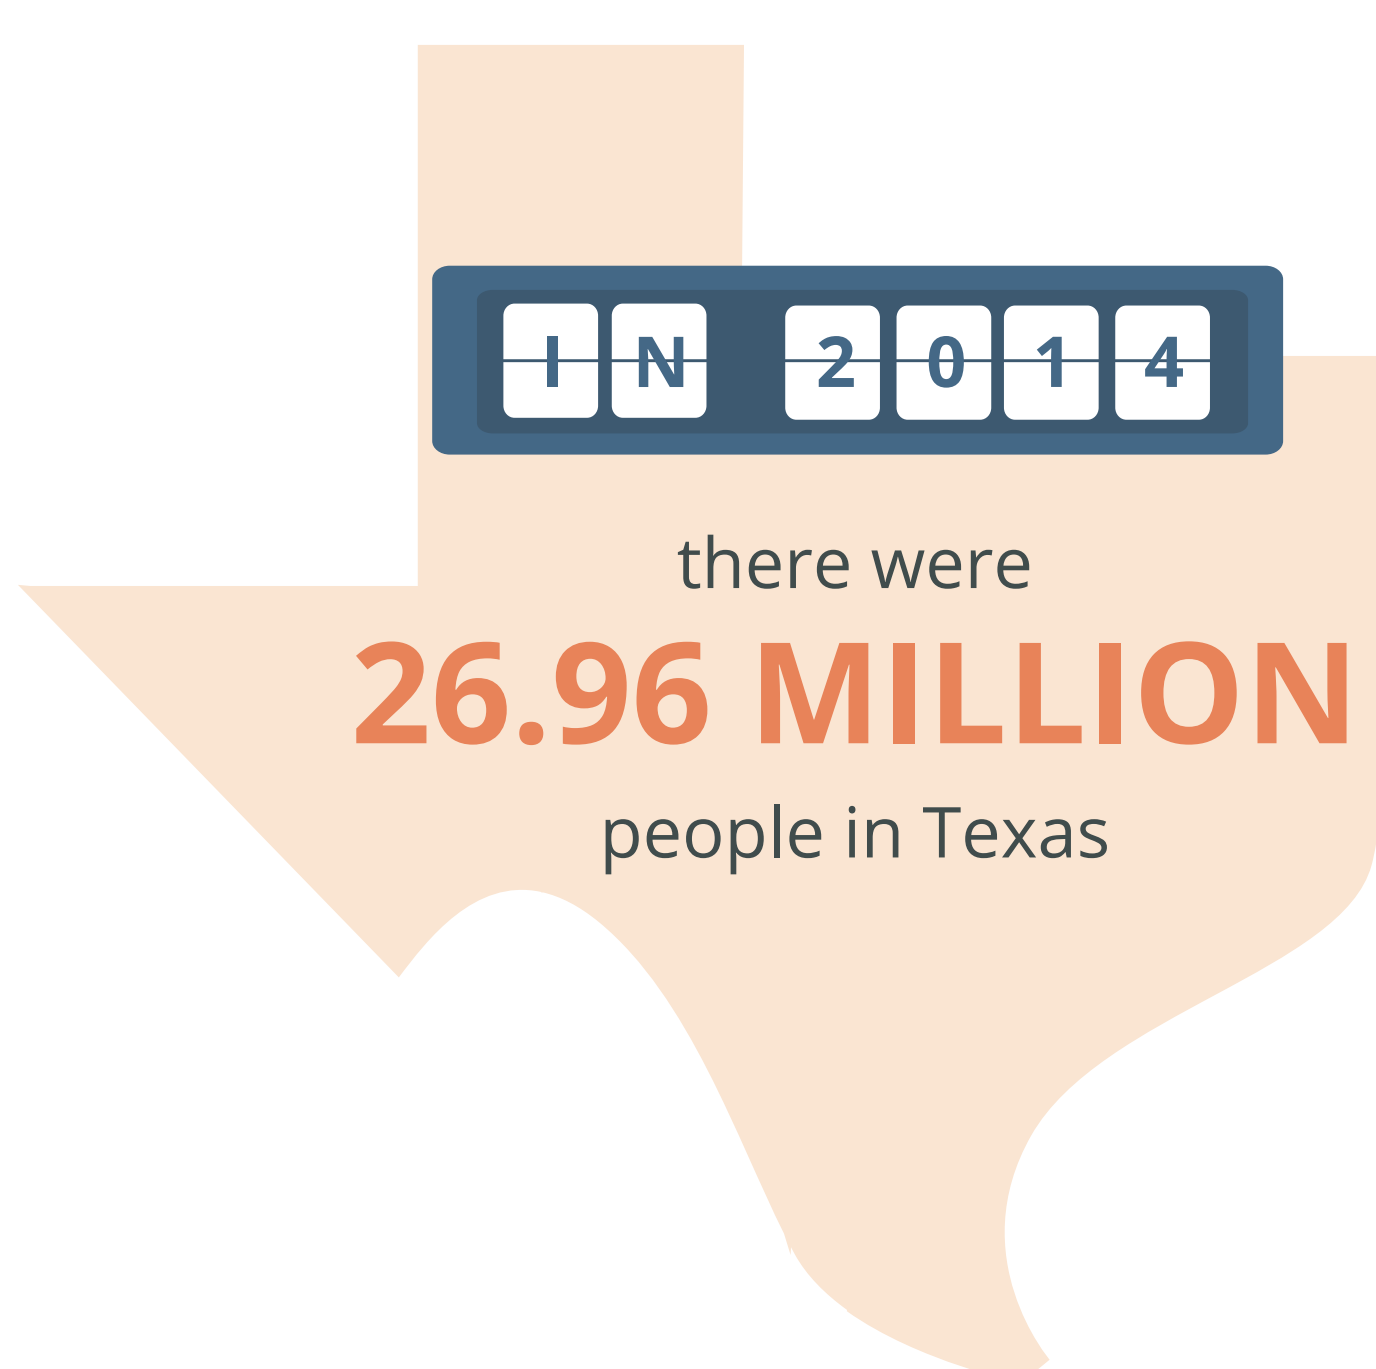

TEXAS POVERTY

4.5 Million
people were in poverty

1990-2014 Population

Percent in Poverty