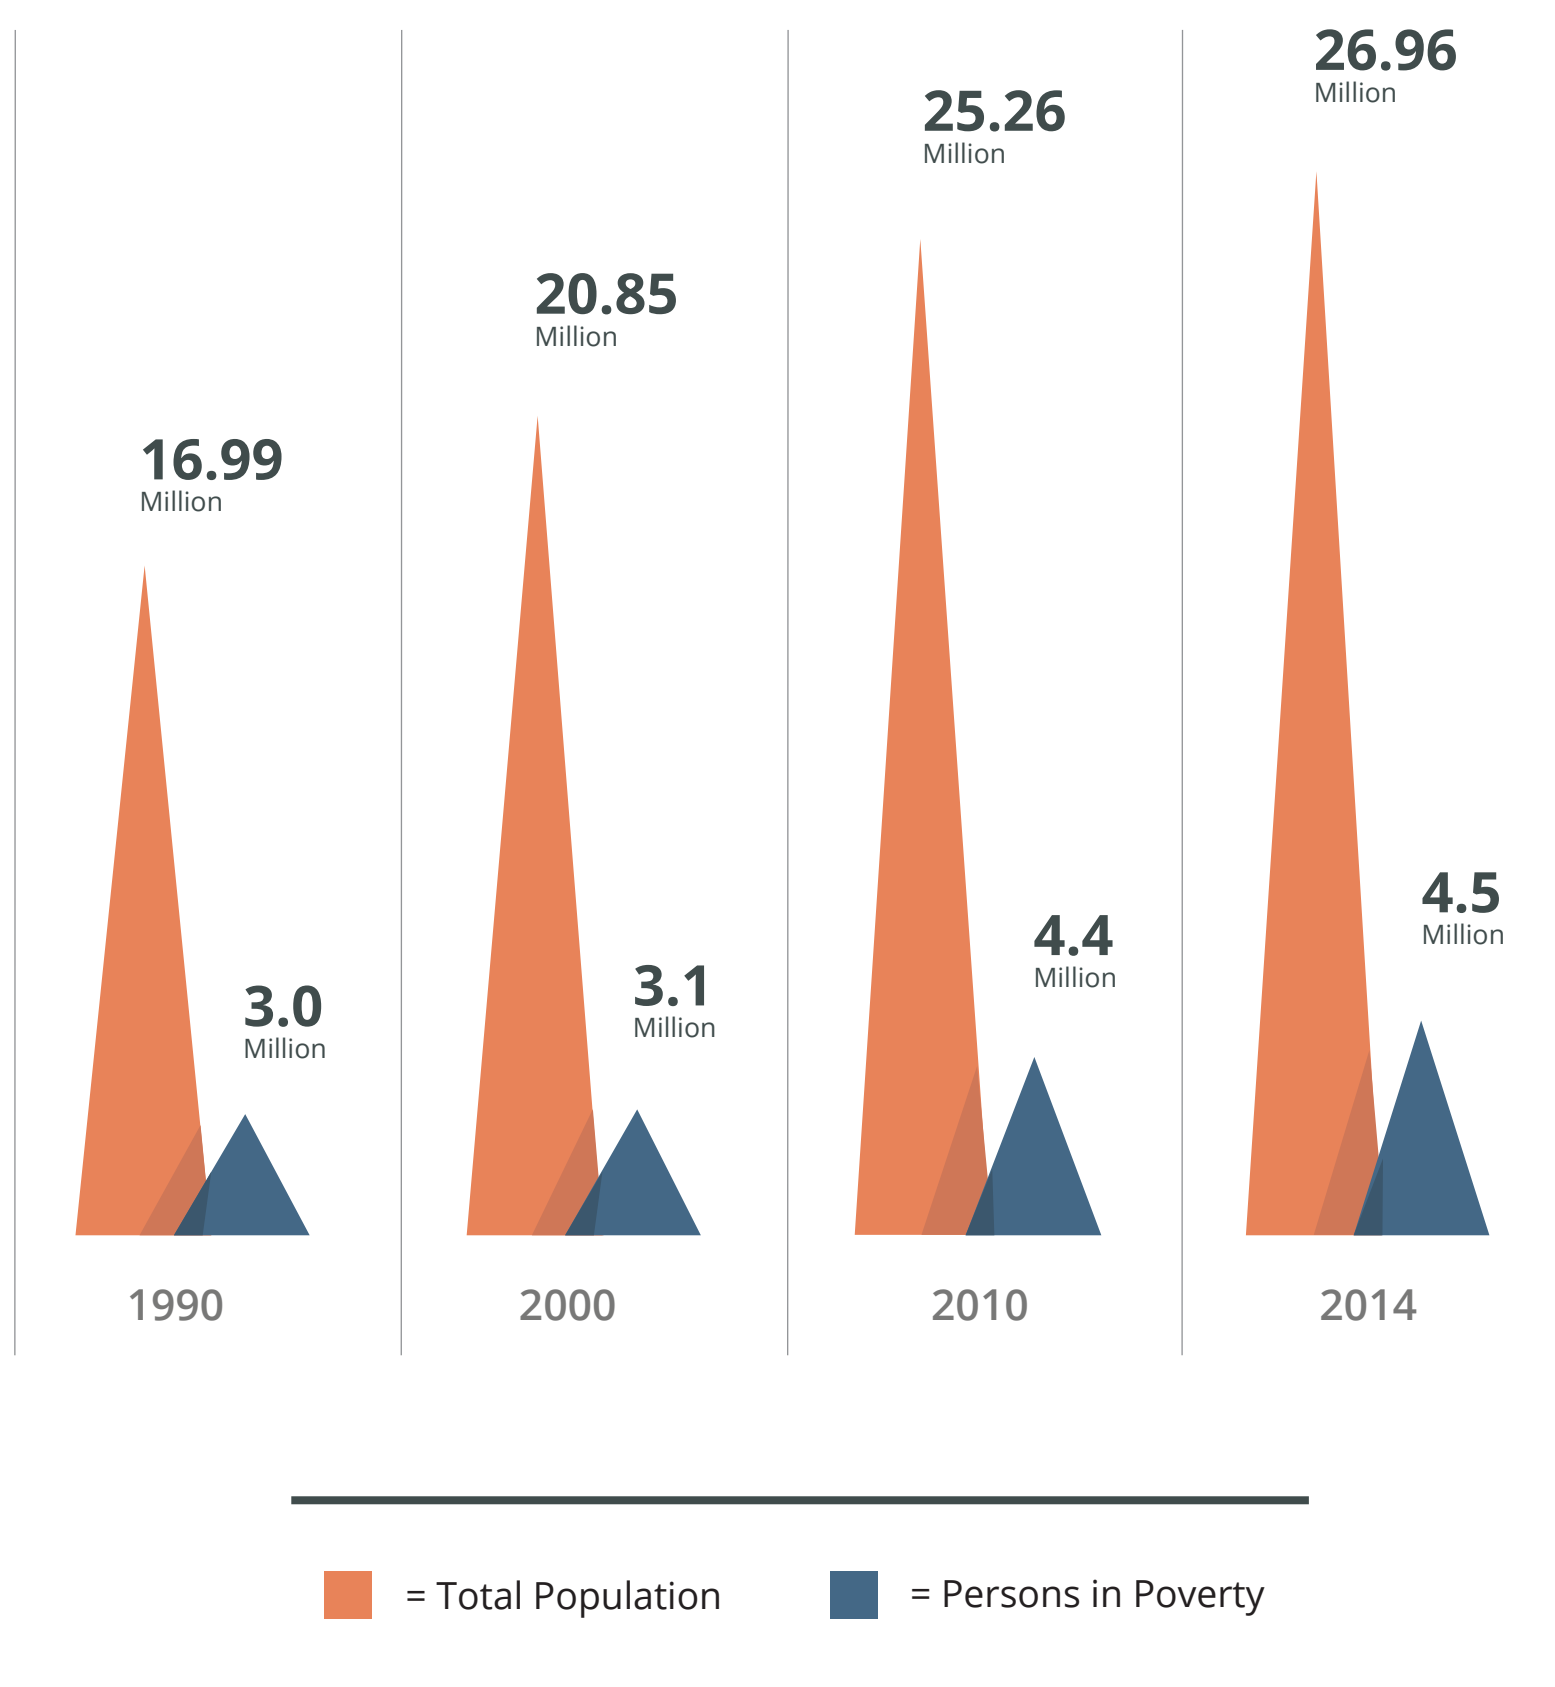

TEXAS POVERTY

4.5 Million
people were in poverty

1990-2014 Population

Percent in Poverty