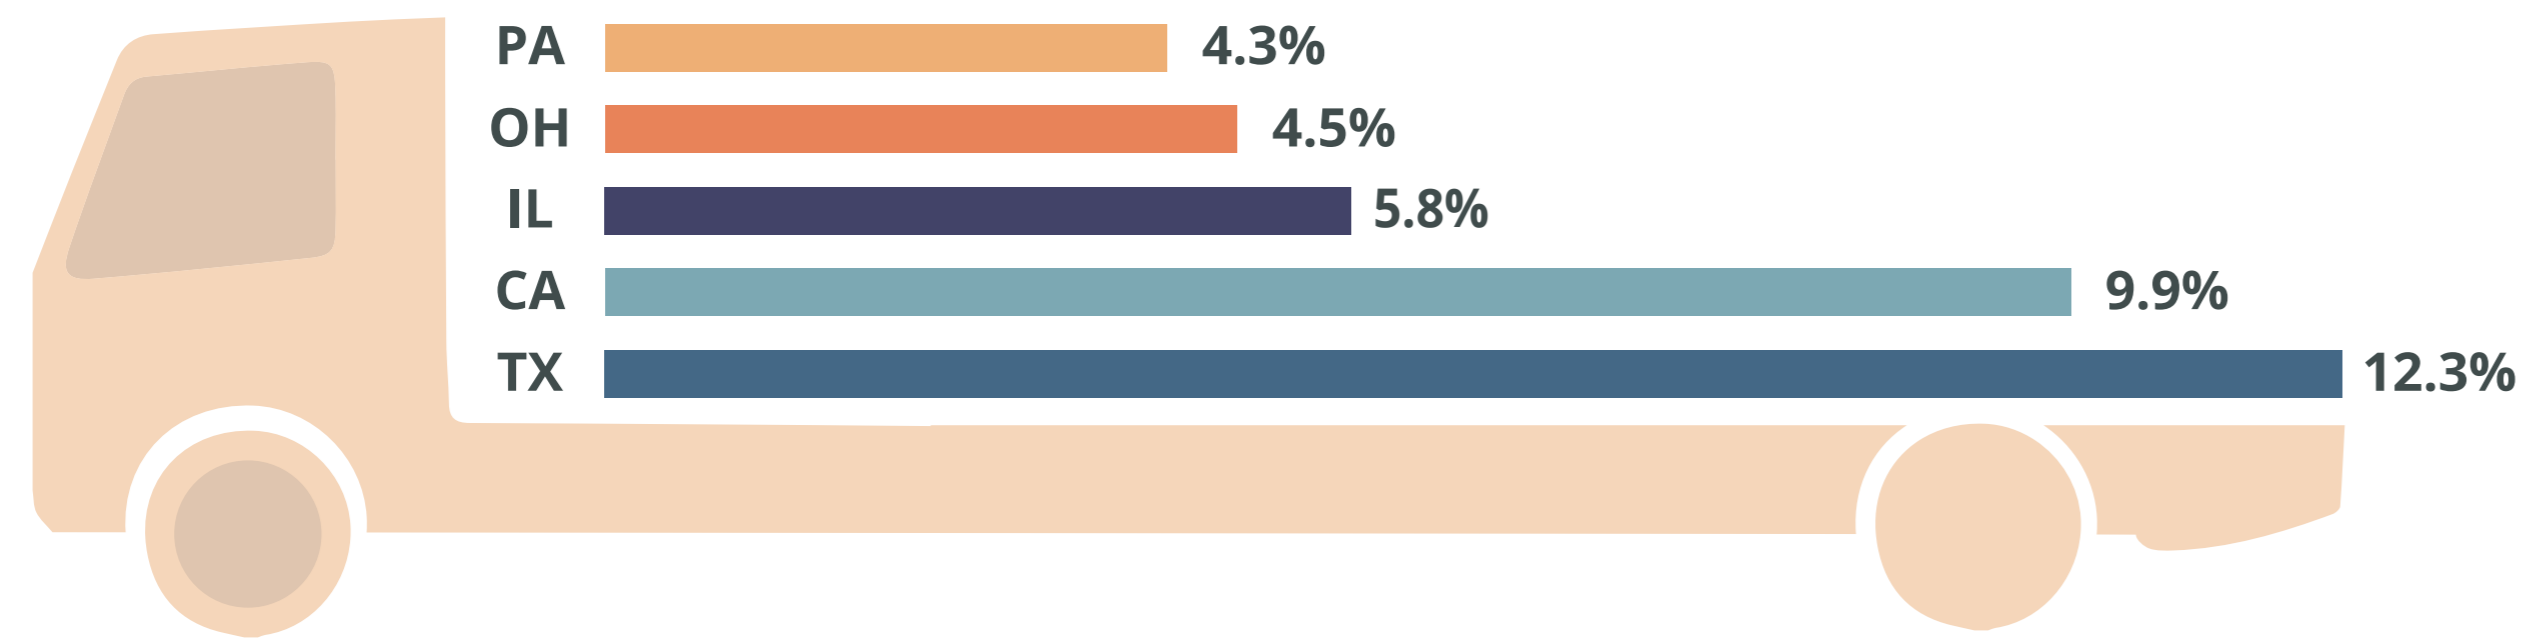

FREIGHT SHIPMENTS

U.S. and Top 5 States

Truck Shipment Value

Rail Shipment Value

Waterborne Shipment Value

Value of Freight* Shipments

*Freight is the overall category including truck, rail, water, air, pipeline, parcel, USPS, and courier shipments

TX	\$1.9 T	OH	\$587.9 B
CA	\$1.5 T	PA	\$550.6 B
IL	\$825.2 B		