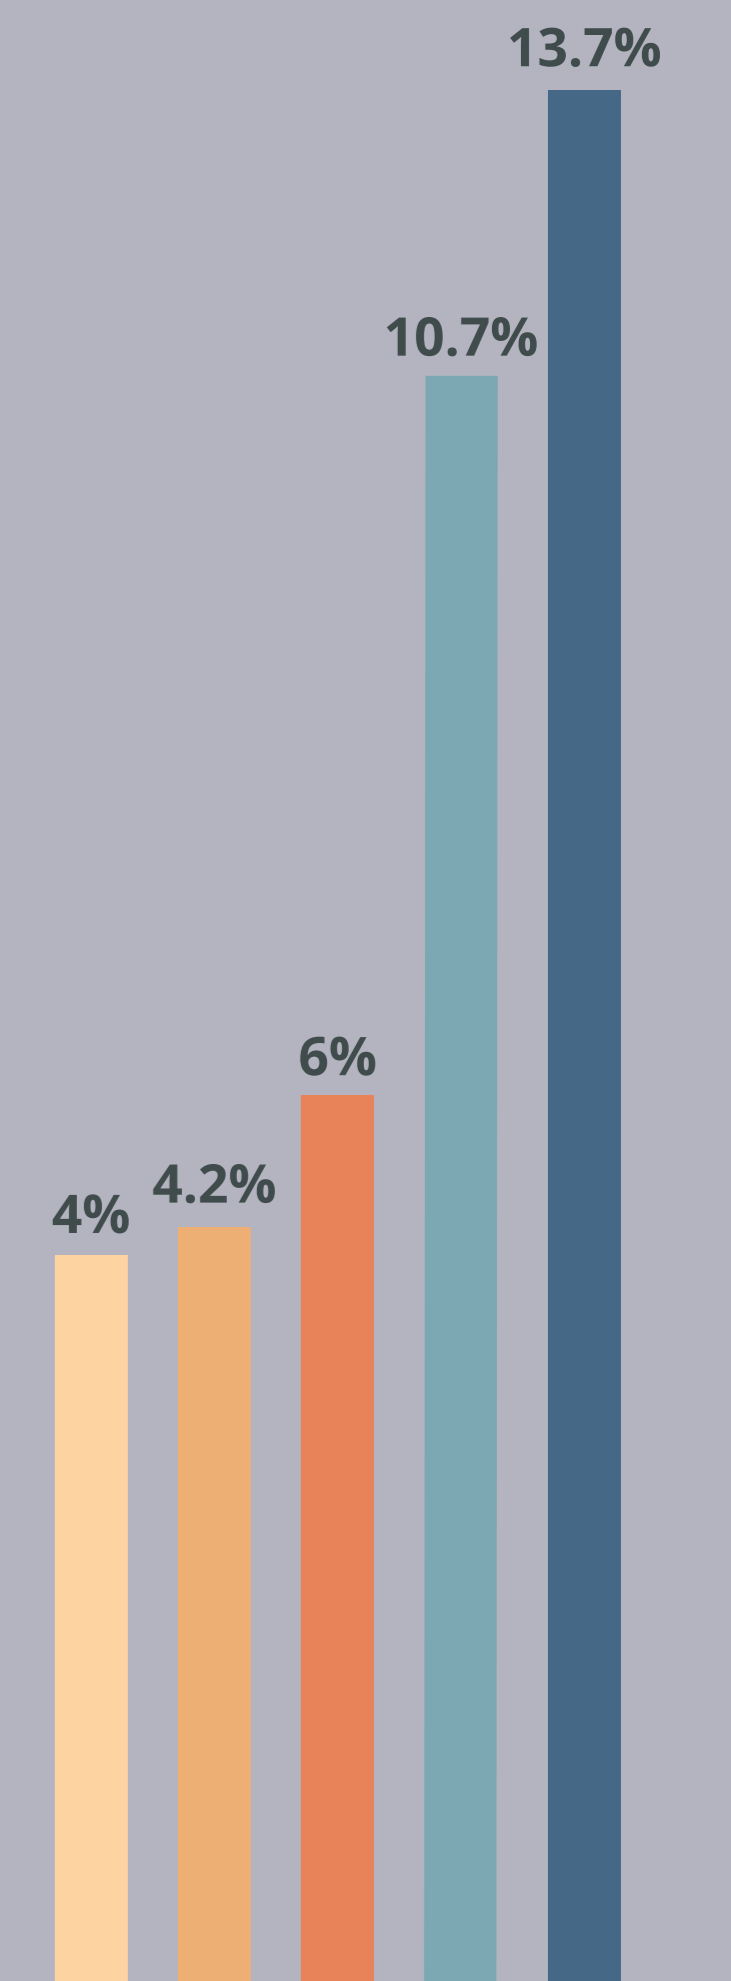

FREIGHT SHIPMENTS

U.S. and Top 5 States

Truck Shipment Value

Rail Shipment Value

Waterborne Shipment Value

Value of Freight* Shipments

*Freight is the overall category including truck, rail, water, air, pipeline, parcel, USPS, and courier shipments

TX	\$1.9 T	OH	\$587.9 B
CA	\$1.5 T	PA	\$550.6 B
IL	\$825.2 B		